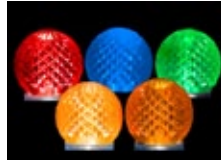

Giant Everest

Warm. Distinctive. Beautiful. Natural-looking Giant Everest Christmas Trees bring the spirit and tradition of the holidays to any environment.

Mini Lights

C7 Incandescent

C7 LED

G20 Round

Lighting Options

Giant Everest Trees come Pre-Lit and ready to shine. Brighten up your space by selecting from several amazingly luminescent lighting options including:

- Clear Mini lights
- Single or Multi-color C7 Incandescent
- Single or Multi-color C7 LED (Up to 90% Less Energy)
- Single or Multi-color G20 LED for C7 Sockets (Up to 90% Less Energy)

Fill & Branches

Distinguishable from Panel and Conical shaped trees, Christmas Lights Etc. Giant Everest Artificial Christmas Trees are naturally shaped and life-like. Branch needles are made from a thick, high-grade, commercial PVC material. When bent or pressed, branch needles quickly snap back into place, maintaining the integrity of your tree season after season. In addition to their strength, the needles are also flame resistant and UV protected to resist fade.